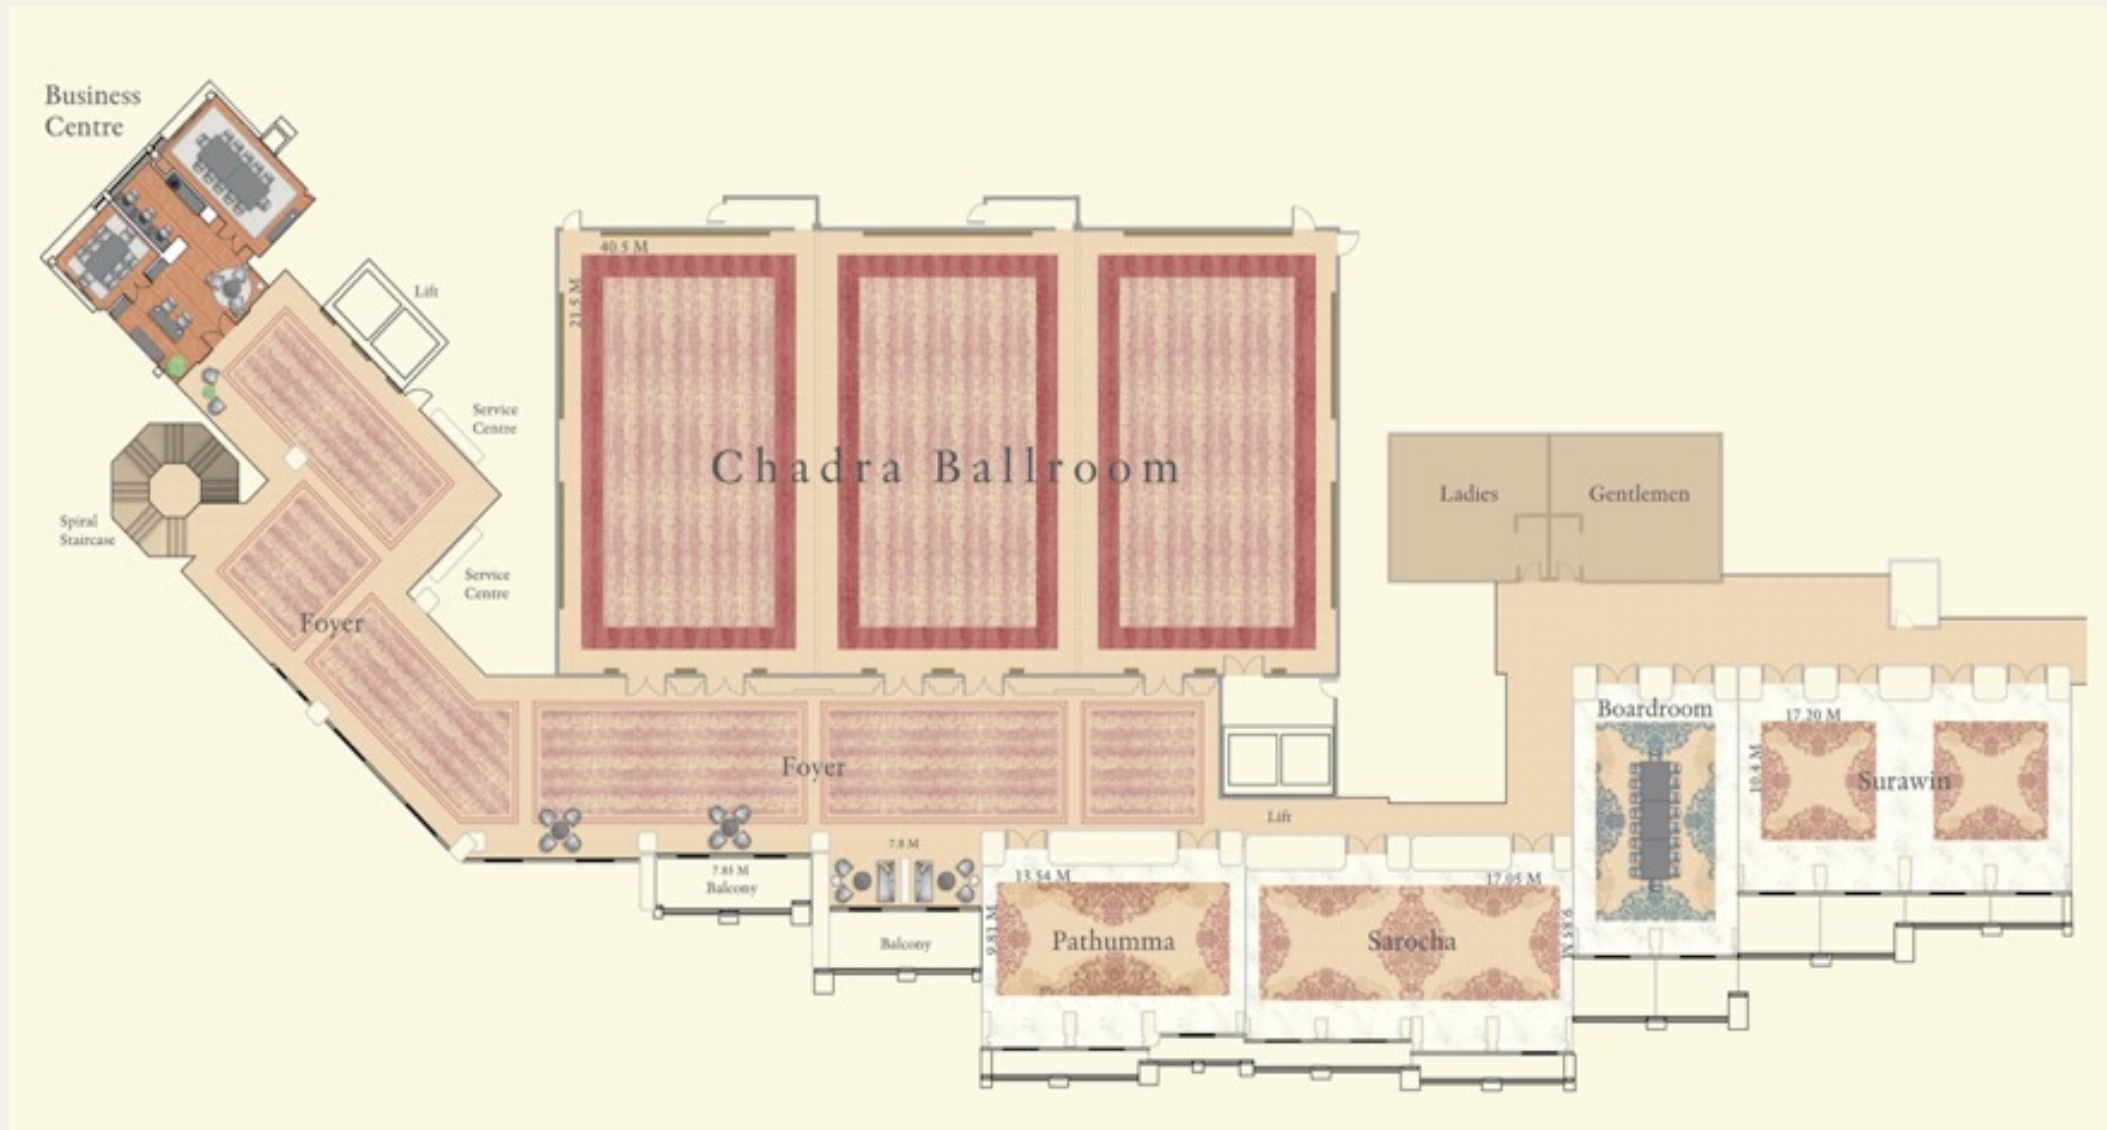

Kempinski
The Spa

Outdoor Pool

GYM

Meetings & Events

Kempinski

HOTELIERS SINCE 1897

Banquet Floor Plan

Banquet Capacity

ROOM	FLOOR AREA in sq m	LENGTH in m	WIDTH in m	COCKTAIL 	BANQUET 	THEATRE 	CLASSROOM 	U-SHAPE 	BOARDROOM 
Chadra Ballroom	900	21.35	39.75	1200	660	950	675	138	114
Chadra 1	300	21.35	13.25	350	220	300	216	63	54
Chadra 2	300	21.35	13.25	350	220	300	216	63	54
Chadra 3	300	21.35	13.25	350	220	300	216	63	54
Pathumma	144	7.2	13.1	120	80	108	63	36	36
Pathumma 1	96	7.2	8.5	75	50	72	45	24	24
Pathumma 2	48	7.2	4.6	30	20	36	24	12	18
Sarocho	178	7.2	17.2	180	100	168	90	42	48
Sarocho 1	86	7.2	8.6	75	50	72	36	24	24
Sarocho 2	92	7.2	8.6	75	50	72	36	24	24
Surawin	196	8.1	17.2	180	110	120	72	48	48
Surawin 1	98	8.1	8.6	75	50	72	36	24	24
Surawin 2	98	8.1	8.6	75	50	72	36	24	24
Boardroom	122	11.5	8.2	—	—	—	—	—	18