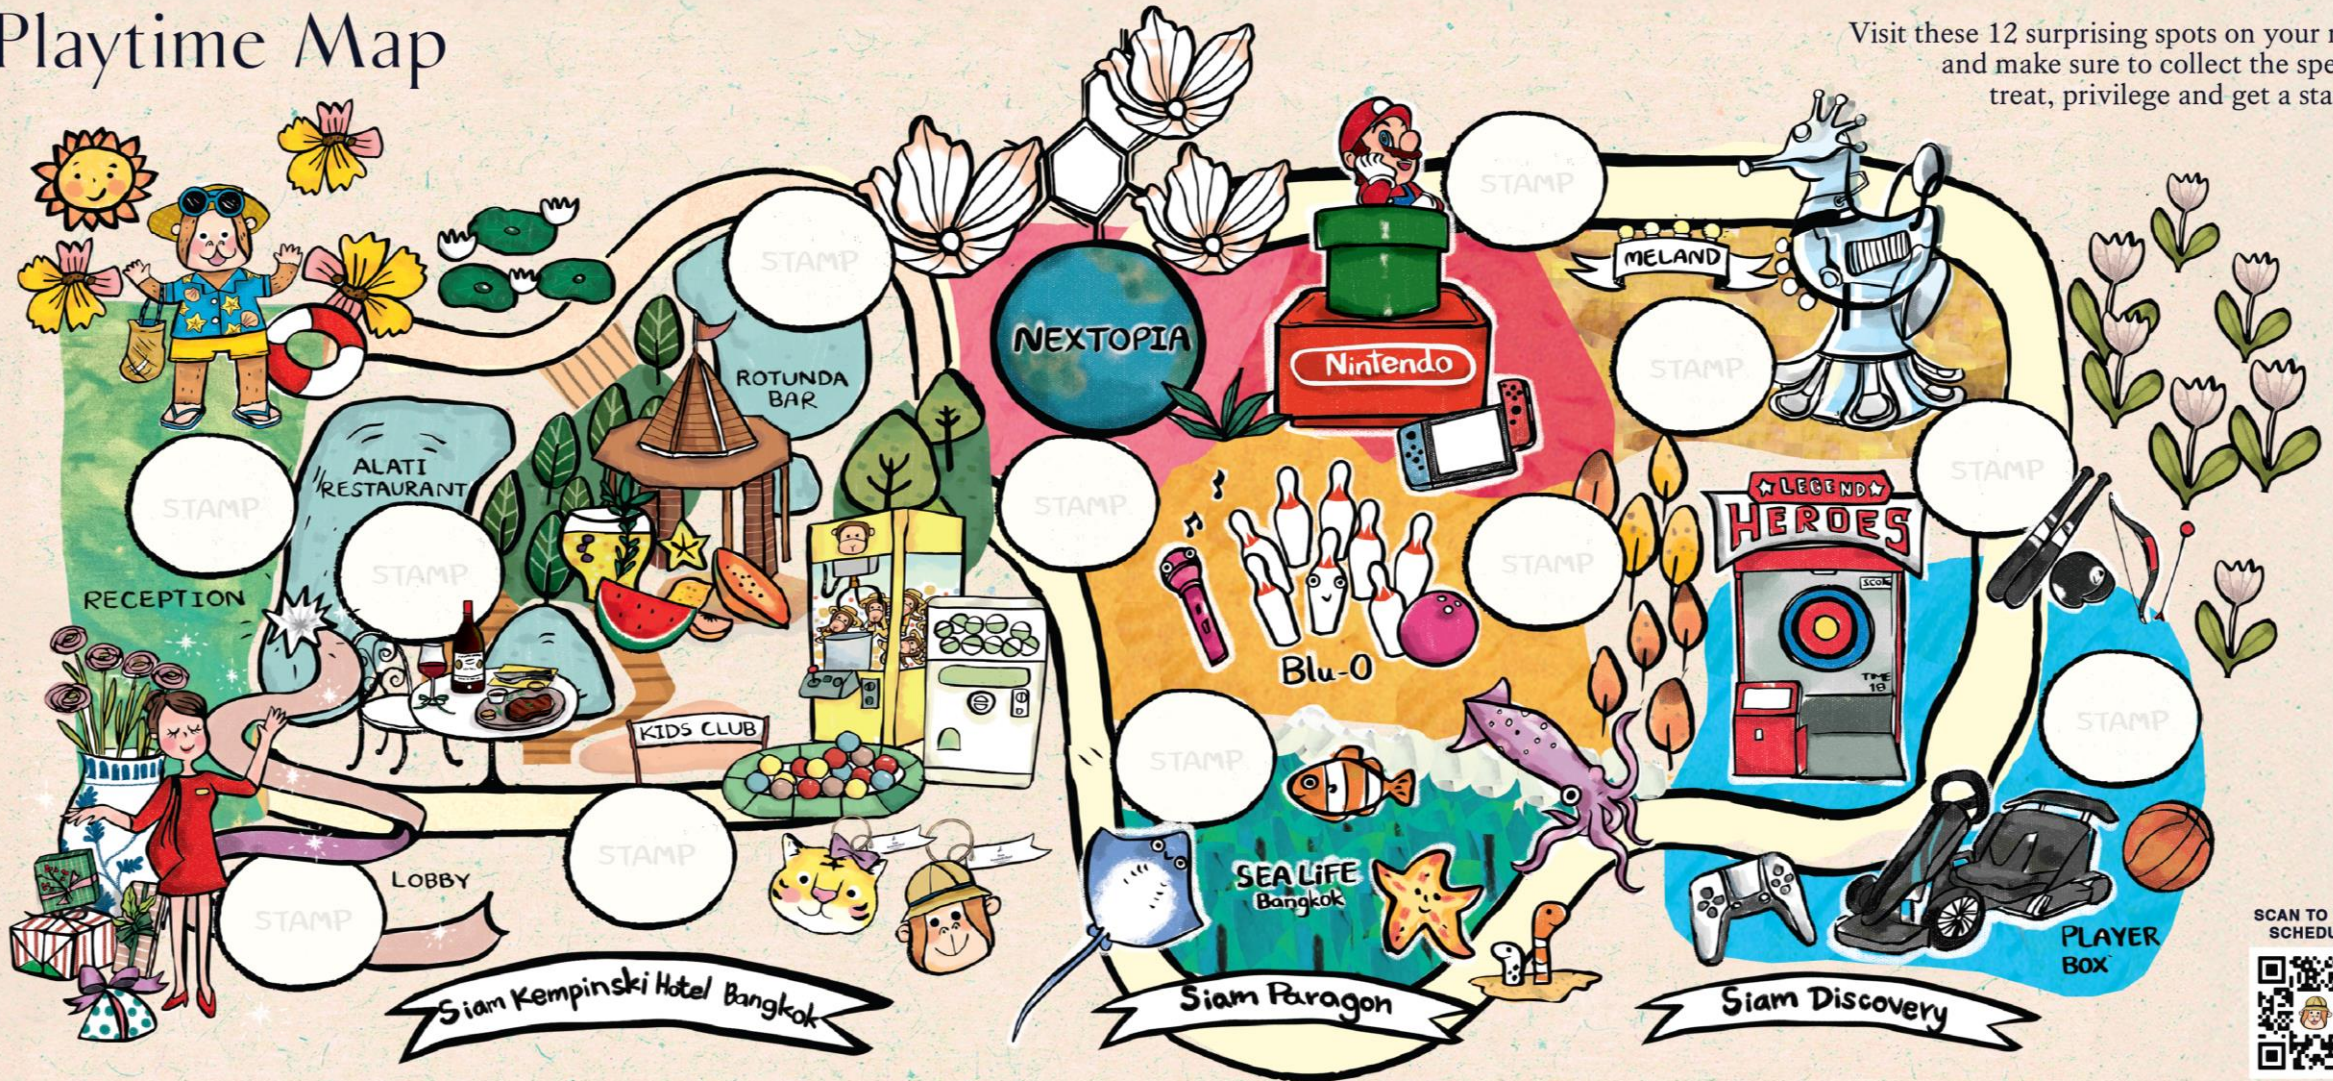

# Wellness

*Kempinski*

HOTELIERS SINCE 1897

KEMPINSKI  
THE SPA

KEMPINSKI  
THE SPA

Outdoor Pool

GYM

# Kids Playtime Map

## Playtime Map

Visit these 12 surprising spots on your map and make sure to collect the special treat, privilege and get a stamp.

SCAN TO VIEW SCHEDULE

Siam  
Kempinski Hotel

BANGKOK

Siam Kempinski Hotel Bangkok